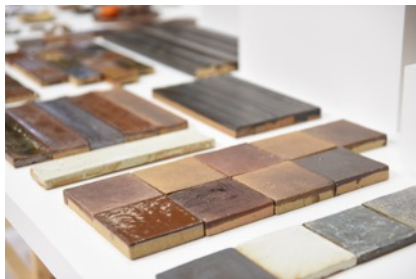

## Introducing: Sekishu Roof Tile

---

Sekishu tiles are known as the king of tiles for durability with the history of more than 400 years. Artisans use high-quality local clay and fire at a temperature higher than 1200°C, while bricks are fired at 800-900°C, which makes Sekishu Roof Tile very strong, long lasting, and sturdy. Their tiles are widely used by famous hotels and commercial buildings, including The Ritz-Carlton Tokyo and The Hilton Hotel group.