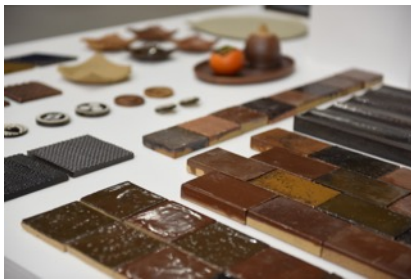

## Introducing: Sekishu Roof Tile

---

Sekishu tiles are known as the king of tiles for durability with the history of more than 400 years. Artisans use high-quality local clay and fire at a temperature higher than 1200°C, while bricks are fired at 800-900°C, which makes Sekishu Roof Tile very strong, long lasting, and sturdy. Their tiles are widely used by famous hotels and commercial buildings, including The Ritz-Carlton Tokyo and The Hilton Hotel group.